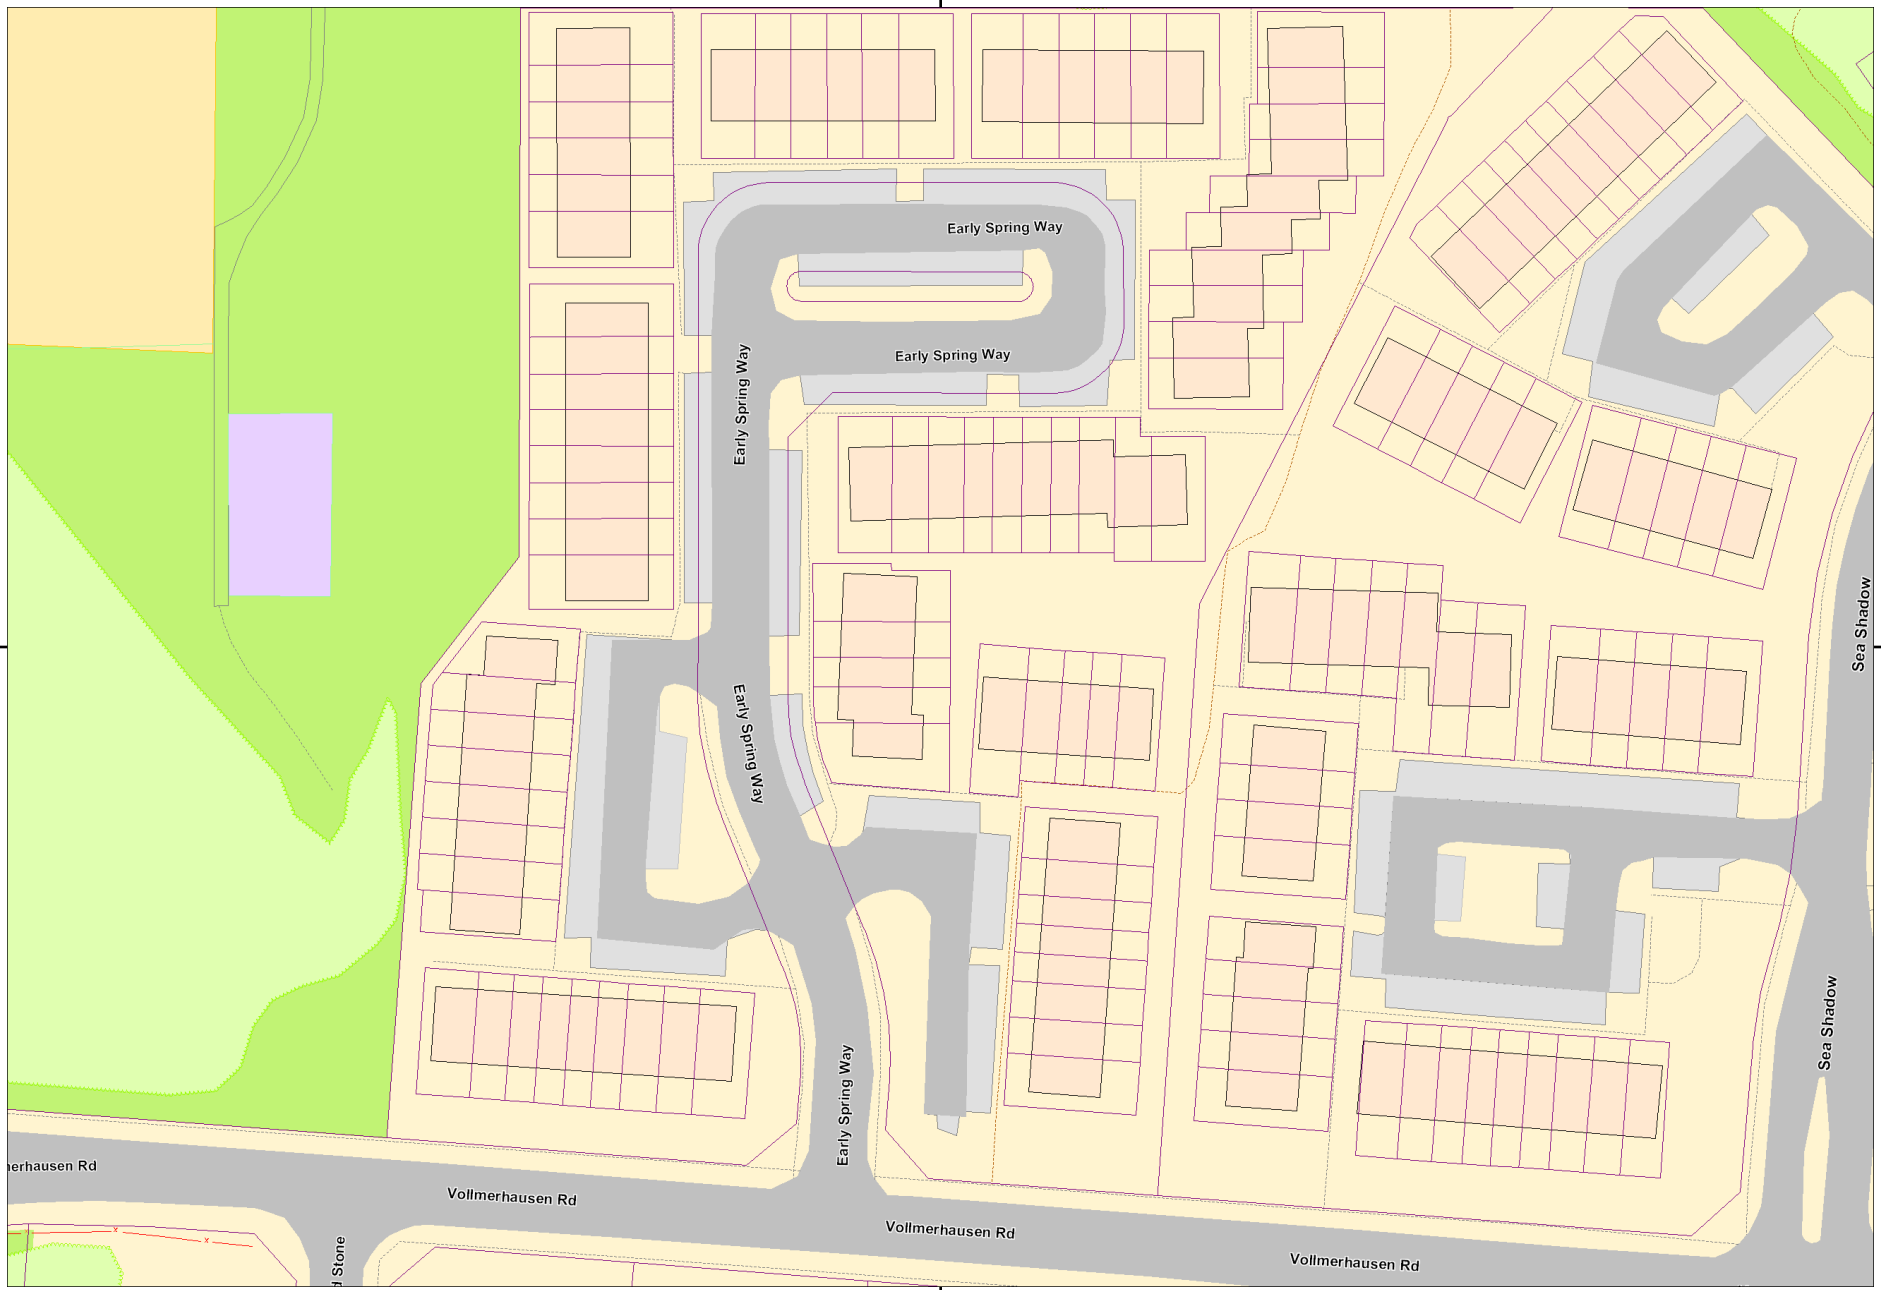

-76°50'42"

39°9'57"

39°9'57"

Vollmerhausen Rd

Vollmerhausen Rd

Vollmerhausen Rd

Vollmerhausen Rd

Sea Shadow

Sea Shadow

Stone

-76°50'42"

Disclaimer: Howard County, Maryland assumes no responsibility for the accuracy of this report or the information contained herein or derived therefrom. The user assumes all risks and liabilities whatsoever resulting from or arising out of the use of this information. There are no oral agreements or warranties relating to the use of this report.

Name:
Address:
Map Width: 1,035.79 ft.
Print Date: 12/10/2009